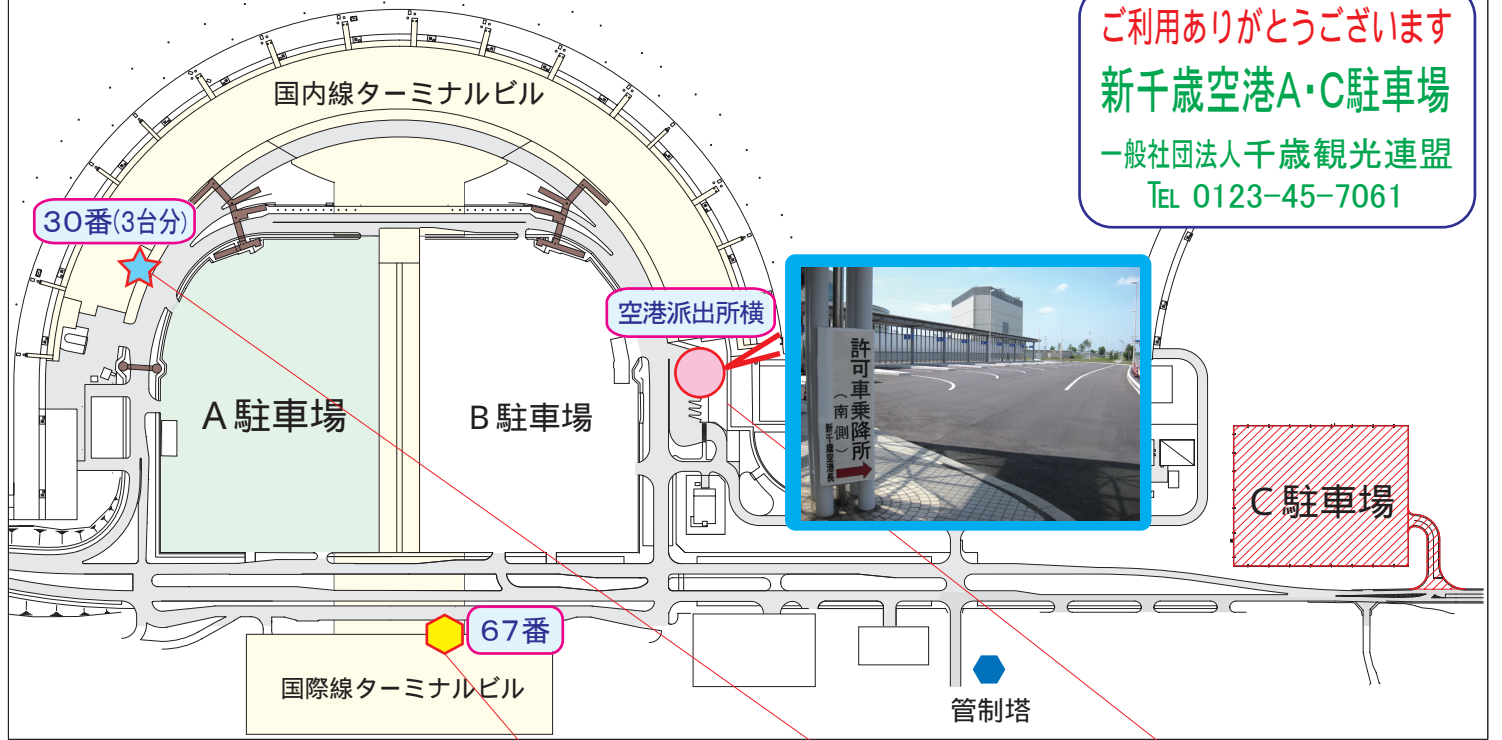

# C 駐車場シャトルバス運行時刻表

ご利用ありがとうございます  
**新千歳空港A・C駐車場**  
 一般社団法人千歳観光連盟  
 TEL 0123-45-7061

	C 駐車場	● 国際線前	★ ANA/ADO前	○ JAL/SKY前
6時	30, 45	34, 49	36, 51	39, 54
7時	00, 15, 30, 45	04, 19, 34, 49	06, 21, 36, 51	09, 24, 39, 54
8時	00, 15, 30, 45	04, 19, 34, 49	06, 21, 36, 51	09, 24, 39, 54
9時	00, 15, 30, 45	04, 19, 34, 49	06, 21, 36, 51	09, 24, 39, 54
10時	00, 15, 30, 45	04, 19, 34, 49	06, 21, 36, 51	09, 24, 39, 54
11時	00, 15, 30, 45	04, 19, 34, 49	06, 21, 36, 51	09, 24, 39, 54
12時	00, 15, 30, 45	04, 19, 34, 49	06, 21, 36, 51	09, 24, 39, 54
13時	00, 15, 30, 45	04, 19, 34, 49	06, 21, 36, 51	09, 24, 39, 54
14時	00, 15, 30, 45	04, 19, 34, 49	06, 21, 36, 51	09, 24, 39, 54
15時	00, 15, 30, 45	04, 19, 34, 49	06, 21, 36, 51	09, 24, 39, 54
16時	00, 15, 30, 45	04, 19, 34, 49	06, 21, 36, 51	09, 24, 39, 54
17時	00, 15, 30, 45	04, 19, 34, 49	06, 21, 36, 51	09, 24, 39, 54
18時	00, 15, 30, 45	04, 19, 34, 49	06, 21, 36, 51	09, 24, 39, 54
19時	00, 15, 30, 45	04, 19, 34, 49	06, 21, 36, 51	09, 24, 39, 54
20時	00, 15, 30, 45	04, 19, 34, 49	06, 21, 36, 51	09, 24, 39, 54
21時	00, 15, 30, 45	04, 19, 34, 49	06, 21, 36, 51	09, 24, 39, 54
22時	00, 15, 30, 45	04, 19, 34, 49	06, 21, 36, 51	09, 24, 39, 54
23時	00	04	06	09